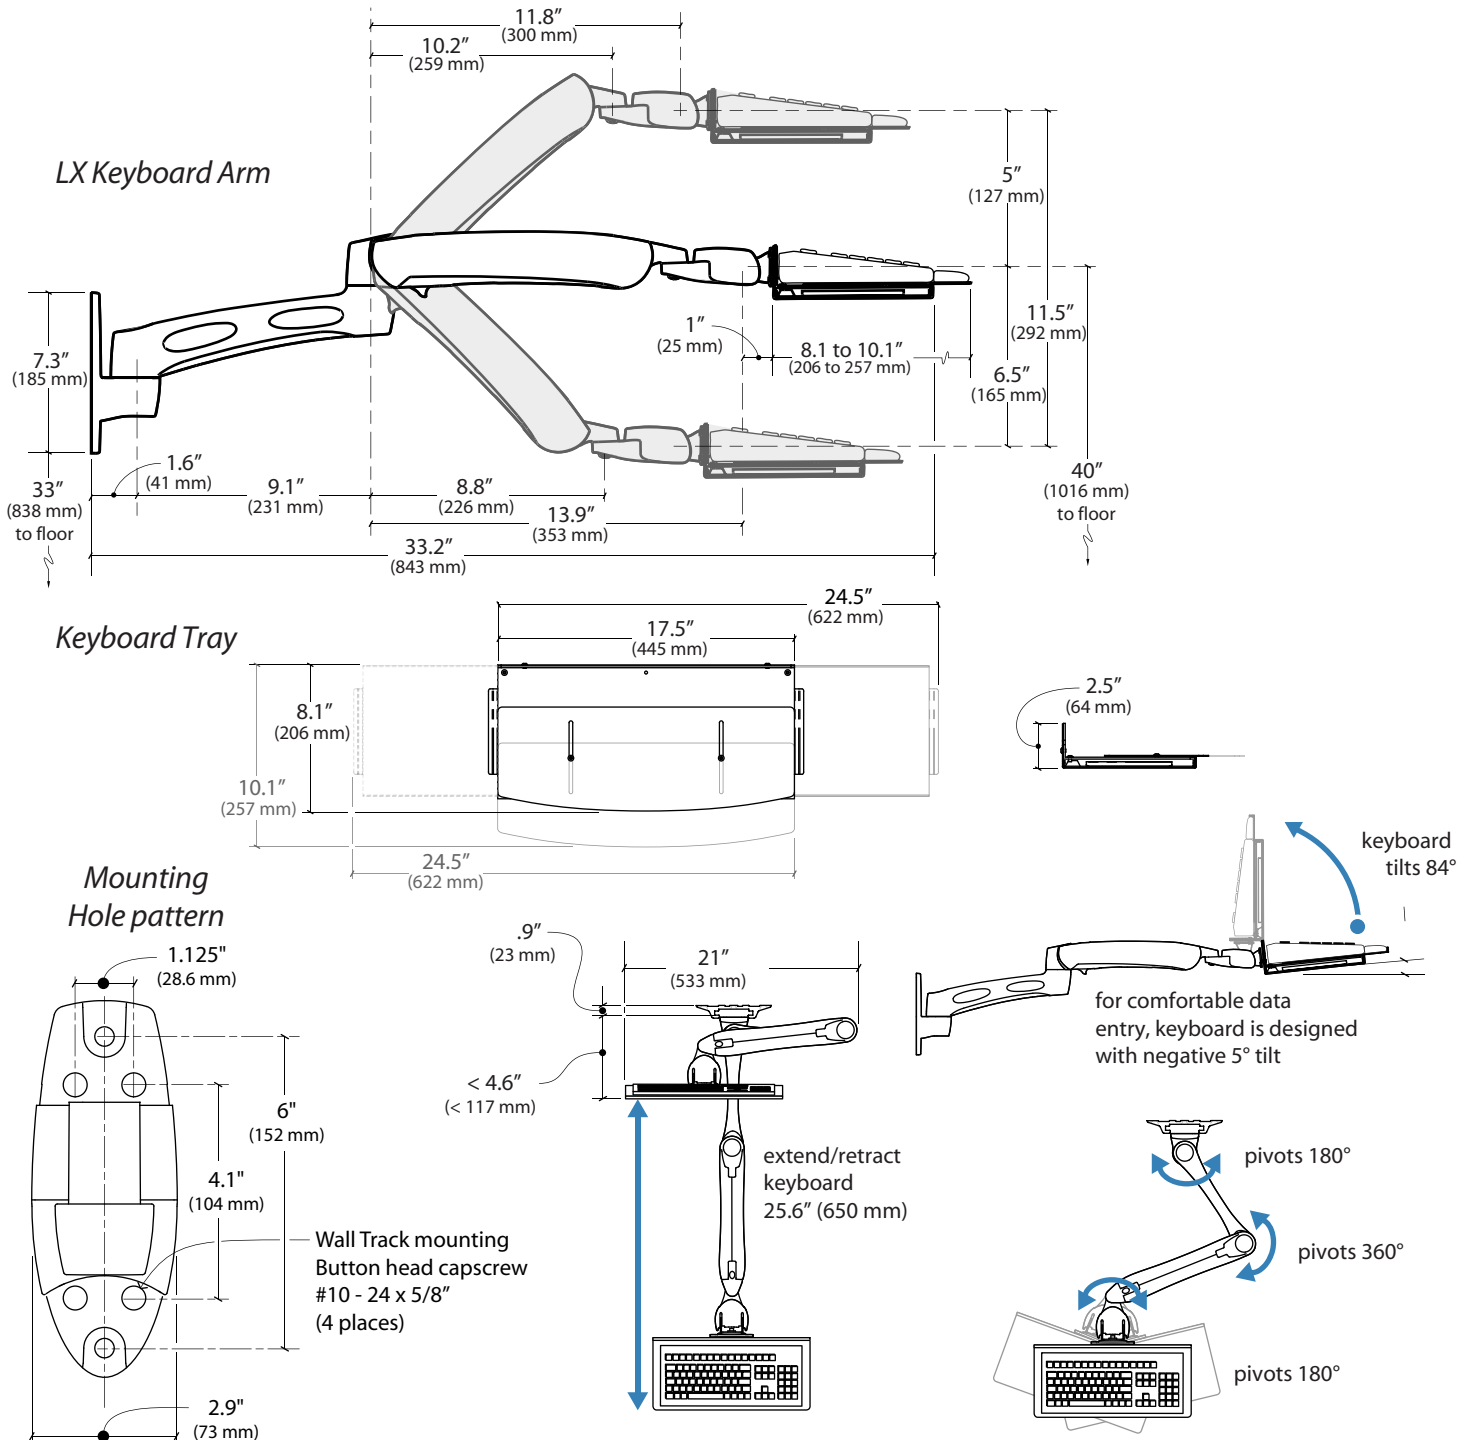

LX Wall Mount System

© 2006 Ergotron, Inc. rev. 12/29/2006 DIM-56/68 Content is subject to change without notification.

Americas Sales and Corporate Headquarters

St. Paul, MN USA
 (800) 888-8458
 +1-651-681-7600
 www.ergotron.com
 sales@ergotron.com